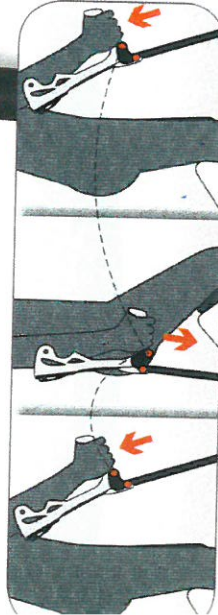

ErgoDynamic

ErgoTech

OptiComfort PREMIUM

Unique integrated shock absorbing system

Shock absorber softens each step to avoid pain in wrists, elbows and shoulders.

- Operates silently
- Minimum weight

Technical Data ERGODYNAMIC

- Weight per unit : 600 g
- Max. weight of user : 130 kg
- Height of handle : between 720 and 990 mm
- Adjustment of height : 12 steps with 25 mm interval
- Equipped with integrated shock absorbing mechanism
- Distance between handle and cuff : 245 mm
- Max. movement of shock absorber : 32 mm
- Equipped with ultra-soft grip and soft forearm protection

Ergonomic crutch with forearm support

Adaptable in height to user's morphology (4 positions : 215 to 263 mm). Fold-up handle with interchangeable ultra-soft grip.

- Soft protection for forearm comfort
- Ultra-soft interchangeable grip
- Increased cuff depth: 92mm