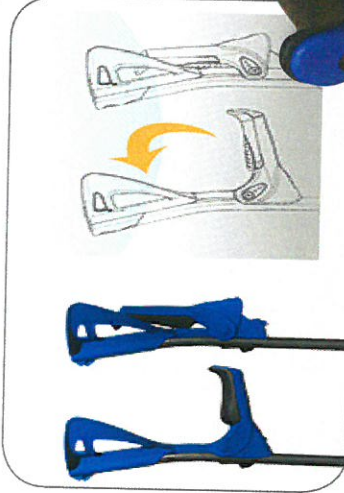

ErgoDynamic

ErgoTech

OptiComfort PREMIUM

Unique integrated shock absorbing system

Shock absorber softens each step to avoid pain in wrists, elbows and shoulders.

- Operates silently
- Minimum weight

Technical Data ERGODYNAMIC

- Weight per unit : 600 g
- Max. weight of user : 130 kg
- Height of handle : between 720 and 990 mm
- Adjustment of height : 12 steps with 25 mm interval
- Equipped with integrated shock absorbing mechanism
- Distance between handle and cuff : 245 mm
- Max. movement of shock absorber : 32 mm
- Equipped with ultra-soft grip and soft forearm protection

Ergonomic crutch with forearm support

Adaptable in height to user's morphology (4 positions : 215 to 263 mm). Fold-up handle with interchangeable ultra-soft grip.

- Soft protection for forearm comfort
- Ultra-soft interchangeable grip
- Increased cuff depth: 92mm

Technical Data ERGOTECH

- Weight per unit : 510 g
- Max. weight of user : 130 kg
- Height of handle : between 685 and 980 mm
- Adjustment of height of handle : 14 steps with 25 mm interval
- Distance between handle and cuff : between 215 and 263 mm
- Adjustment of height of cuff : 4 steps with 16 mm interval
- Equipped with ultra-soft grip