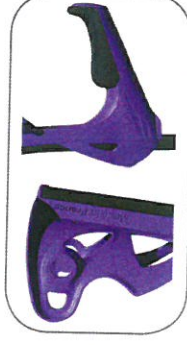

- Weight per unit : 600 g
- Max. weight of user : 130 kg
- Height of handle : between 720 and 990 mm
- Adjustment of height : 12 steps with 25 mm interval
- Equipped with integrated shock absorbing mechanism
- Distance between handle and cuff : 245 mm
- Max. movement of shock absorber : 32 mm
- Equipped with ultra-soft grip and soft forearm protection

Ergonomic crutch with forearm support

Adaptable in height to user's morphology (4 positions : 215 to 263 mm). Fold-up handle with interchangeable ultra-soft grip.

- Soft protection for forearm comfort
- Ultra-soft interchangeable grip
- Increased cuff depth: 92mm

Technical Data ERGOTECH

- Weight per unit : 510 g
- Max. weight of user : 130 kg
- Height of handle : between 685 and 980 mm
- Adjustment of height of handle : 14 steps with 25 mm interval
- Distance between handle and cuff : between 215 and 263 mm
- Adjustment of height of cuff : 4 steps with 16 mm interval
- Equipped with ultra-soft grip