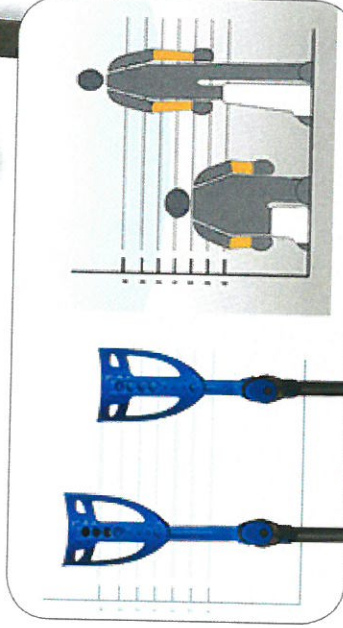

ErgoDynamic

ErgoTech

OptiComfort PREMIUM

Unique integrated shock absorbing system

Shock absorber softens each step to avoid pain in wrists, elbows and shoulders.

- Operates silently
- Minimum weight

Technical Data ERGODYNAMIC

- Weight per unit : 600 g
- Max. weight of user : 130 kg
- Height of handle : between 720 and 990 mm
- Adjustment of height : 12 steps with 25 mm interval
- Equipped with integrated shock absorbing mechanism
- Distance between handle and cuff : 245 mm
- Max. movement of shock absorber : 32 mm
- Equipped with ultra-soft grip and soft forearm protection

Ergonomic crutch with forearm support

Adaptable in height to user's morphology (4 positions : 215 to 263 mm). Fold-up handle with interchangeable ultra-soft grip.

- Soft protection for forearm comfort
- Ultra-soft interchangeable grip
- Increased cuff depth: 92mm

Technical Data ERGOTECH

- Weight per unit : 510 g
- Max. weight of user : 130 kg
- Height of handle : between 685 and 980 mm
- Adjustment of height of handle : 14 steps with 25 mm interval
- Distance between handle and cuff : between 215 and 263 mm
- Adjustment of height of cuff : 4 steps with 16 mm interval
- Equipped with ultra-soft grip